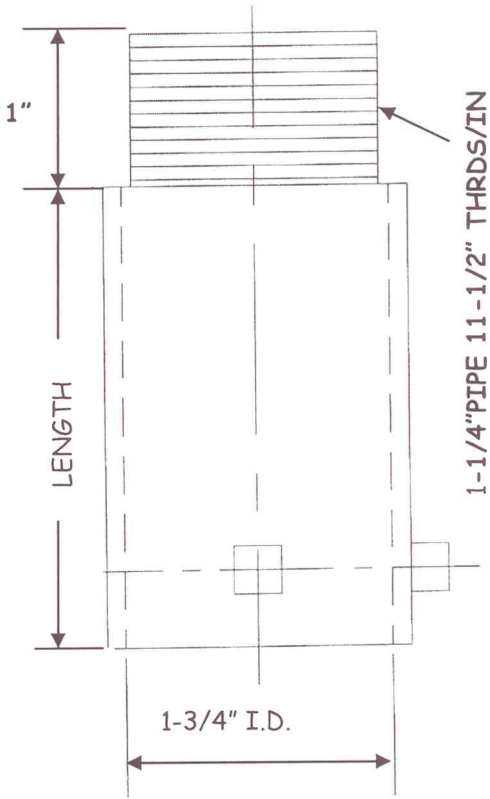

SERVICE BOX EXTENSIONS FOR 1-1/4" SERVICE

5/16" X 1/2" LG.
 SQUARE HEAD
 CUP POINT SET

PRODUCT NUMBER	DESCRIPTION
303 - 03	1-1/4" x 3" Service Box Ext W/2 Screw
303 - 06	1-1/4" x 6" Service Box Ext W/2 Screw
303 - 09	1-1/4" x 9" Service Box Ext W/2 Screw
303 - 12	1-1/4" x 12" Service Box Ext W/2 Screw
303 - 18	1-1/4" x 18" Service Box Ext W/2 Screw
303 - 24	1-1/4" x 24" Service Box Ext W/2 Screw