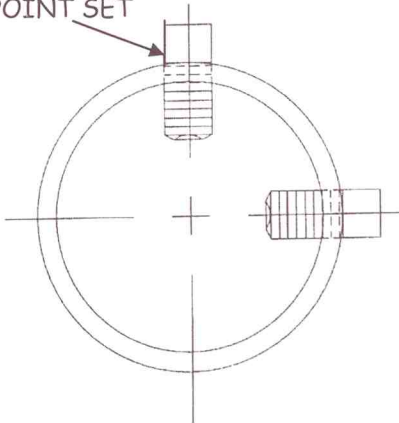

SERVICE BOX EXTENSIONS FOR 1-1/4" SERVICE

5/16" X 1/2" LG.
 SQUARE HEAD
 CUP POINT SET

PRODUCT NUMBER	DESCRIPTION
303 - 03	1-1/4" x 3" Service Box Ext W/2 Screw
303 - 06	1-1/4" x 6" Service Box Ext W/2 Screw
303 - 09	1-1/4" x 9" Service Box Ext W/2 Screw
303 - 12	1-1/4" x 12" Service Box Ext W/2 Screw
303 - 18	1-1/4" x 18" Service Box Ext W/2 Screw
303 - 24	1-1/4" x 24" Service Box Ext W/2 Screw